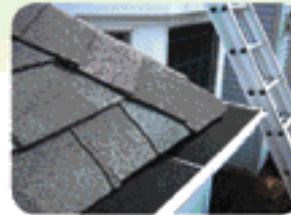

For more information or for an estimate, please contact your local distributor:

JRG Termite and Pest Control
331 Fairfield Road, Building C, Suite 1
Freehold, NJ 07728
Toll Free: 888-447-3574
Email: jrg@jrgpest.com www.jrgpest.com

Leaf Defier®
Gutter Protection System Patent Pending
A Manzli, Inc. Company
www.leafdefier.com