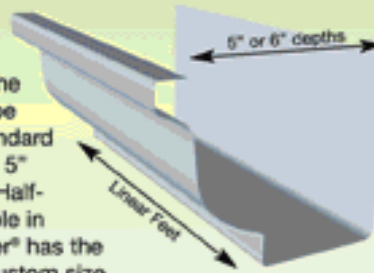

## LEAF DEFIER® - THE SOLUTION TO ALL YOUR GUTTER PROBLEMS

- Keeps your gutters clean and free of all leaves, seeds, pine needles and insects
- Handles the highest water capacity of any gutter protection system on the market
- Fits all standard 5" and 6" K Style gutters
- Half-Rounds and custom shapes are available
- Installs in minutes with no hardware or tools
- Flexible design won't bend, dent or crack like other aluminum guards, helmets or shields
- Eliminates mosquito breeding and infestation
- "Quiet" soundproof material minimizes noise
- 25 Year No Clog Warranty
- Certified Superior Gutter Filtration Insert

### Measurement Guide

#### Depth:

Measure the top of your gutter from front to back. This determines the gutter depth. It should be 5" or 6" depths. The standard Leaf Defier® insert fits all 5" and 6" K Style gutters. Half-Round Styles are available in various sizes. Leaf Defier® has the capacity to create any custom size and specialty shape you need.