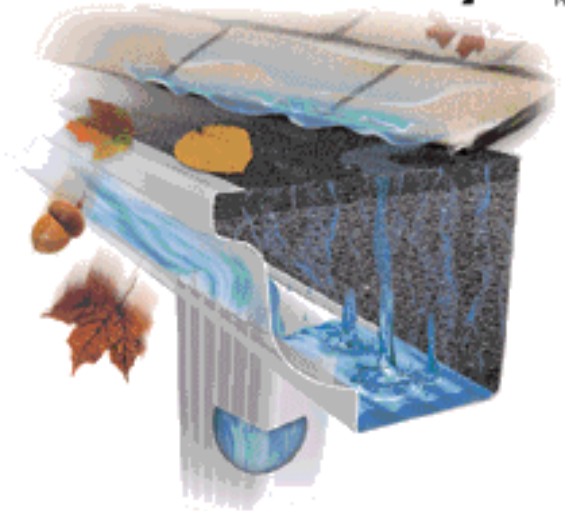

Leaf Defier® Gutter Protection System Patent Pending

Factory Treated With **NEW Advanced Protection™** Process

- ✓ **EXTREME DEFIANCE™ COATING**
  high-performance multi-polymer coating treatment provides superior protection against extreme weather conditions
- ✓ **BIOCIDE & FUNGICIDE**
  inhibits growth of mold, mildew, fungus, algae and moss
- ✓ **UV STABILIZER**
  prevents degradation from the sun